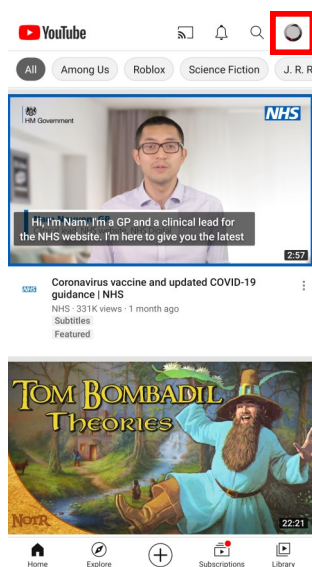

# YouTube App Restricted Mode

Want to know how to keep in control when your child goes on YouTube? Here is how you do it....

- ◆ Open the YouTube app and click on the Profile picture in the top corner.
- ◆ Tap the **Settings** option
- ◆ Tap on **General**
- ◆ Scroll down until you see **Restricted Mode** and tap on it

**This will limit access to inappropriate content but at present cannot be locked so be aware that children can turn it off. Alternatively you can use the YouTube Kids App instead**

To learn more about parental controls visit the Internet Matters website