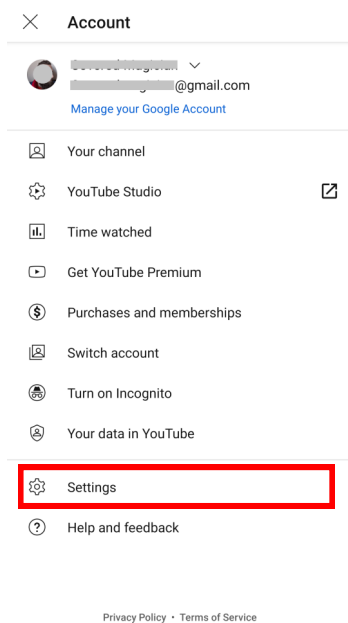

# YouTube App Restricted Mode

Want to know how to keep in control when your child goes on YouTube? Here is how you do it....

- ◆ Open the YouTube app and click on the Profile picture in the top corner.
- ◆ Tap the **Settings** option
- ◆ Tap on **General**
- ◆ Scroll down until you see **Restricted Mode** and tap on it

**This will limit access to inappropriate content but at present cannot be locked so be aware that children can turn it off. Alternatively you can use the YouTube Kids App instead**

To learn more about parental controls visit the Internet Matters website