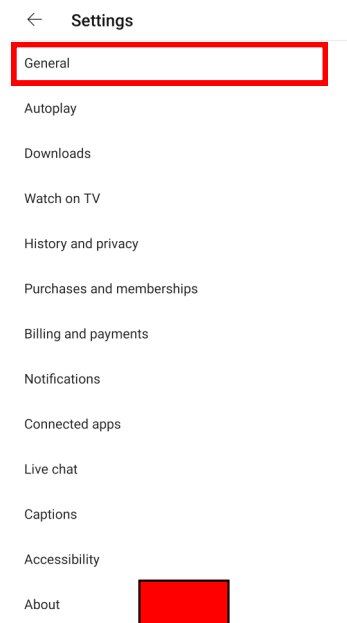

# YouTube App Restricted Mode

Want to know how to keep in control when your child goes on YouTube? Here is how you do it....

- ◆ Open the YouTube app and click on the Profile picture in the top corner.
- ◆ Tap the **Settings** option
- ◆ Tap on **General**
- ◆ Scroll down until you see **Restricted Mode** and tap on it

**This will limit access to inappropriate content but at present cannot be locked so be aware that children can turn it off. Alternatively you can use the YouTube Kids App instead**

To learn more about parental controls visit the Internet Matters website