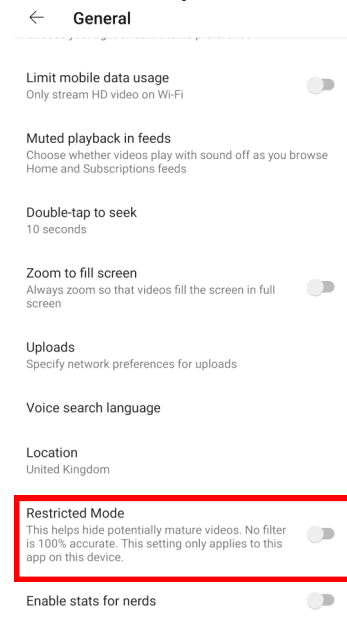

# YouTube App Restricted Mode

Want to know how to keep in control when your child goes on YouTube? Here is how you do it....

- ◆ Open the YouTube app and click on the Profile picture in the top corner.
- ◆ Tap the **Settings** option
- ◆ Tap on **General**
- ◆ Scroll down until you see **Restricted Mode** and tap on it

**This will limit access to inappropriate content but at present cannot be locked so be aware that children can turn it off. Alternatively you can use the YouTube Kids App instead**

To learn more about parental controls visit the Internet Matters website